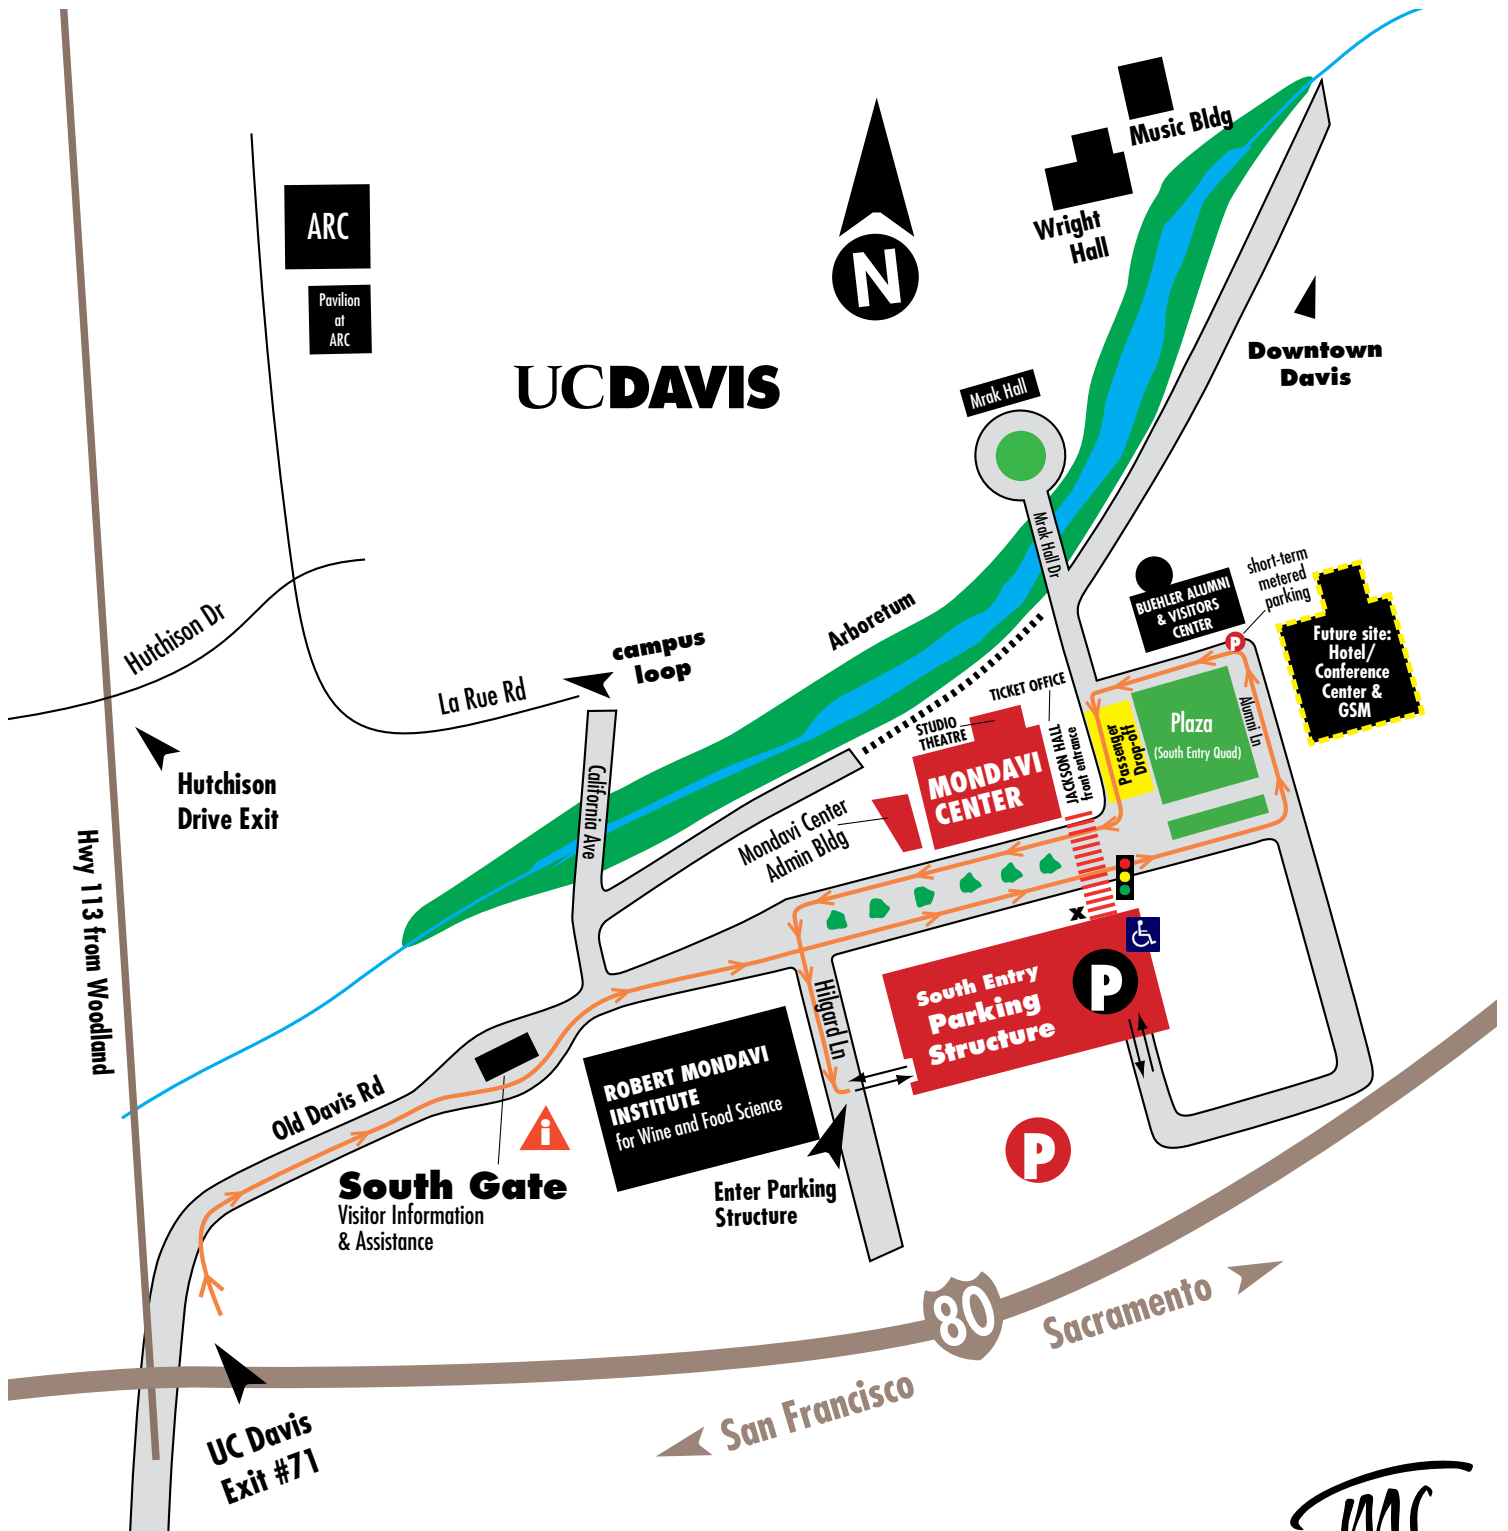

# MONDAVI CENTER DIRECTIONS & PARKING

Take the UC Davis Exit (#71). Continue north on Old Davis Road.  
Turn right onto Hilgard Lane to enter the Parking Structure.  
Follow the diagram below for passenger drop-off route.  
GPS address: 9399 Old Davis Road, Davis, CA 95616.

**MondaviArts.org**  
530.754.2787  
866.754.2787 (toll-free)

  
ROBERT AND MARGRIT  
**MONDAVI CENTER**  
FOR THE PERFORMING ARTS  
UC DAVIS